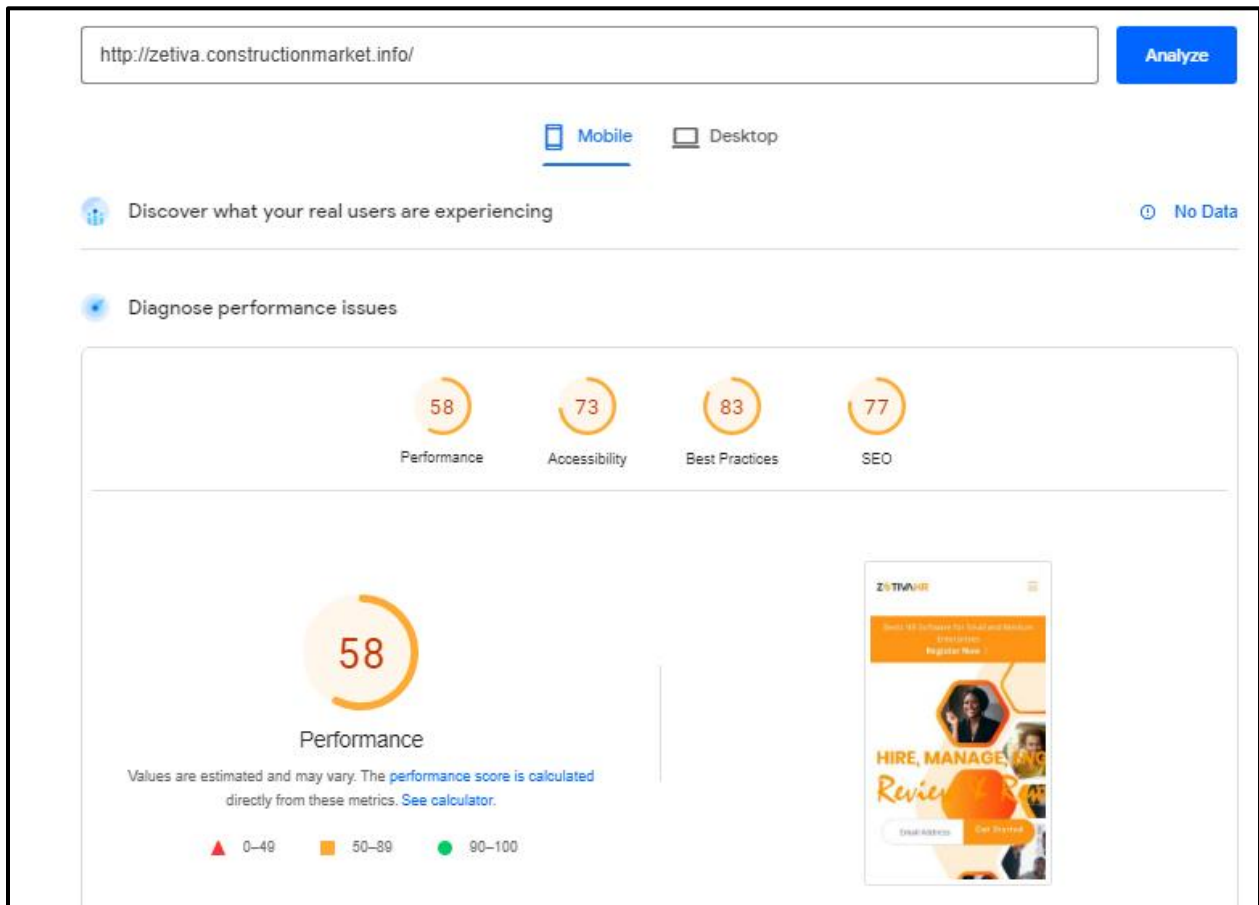

- **Website Version**

I have checked website version and they have 2 versions. Most of the website has issues and they have more than 1 version and Google will confuse about which version is right and they have ranked. Screenshot have attached below:

Request URL	Status codes	↓ Redirects
> http://zetiva.constructionmarket.info/	200	0
> http://www.zetiva.constructionmarket.info/	Error	
> https://www.zetiva.constructionmarket.info/	Error	
> https://zetiva.constructionmarket.info/	Error	

4 URLs

- **Page Speed**

We have checked and your website page speed is very low it needs to be improved. Screenshot attached below.